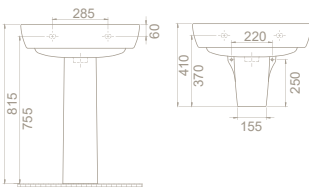

50x60 cm

WB005I12U00

007800-u
Bella Lavabo

45x55 cm

WB005G72U00

003300-u
Bella Lavabo

40x50 cm

WB005F62U00

003200-u
Bella Lavabo

35x45 cm

WB005E12U00

003100-u
Bella Lavabo

Özellikler

Montaj Seti Dahil Değil
Hem **Ayaklı**,
Hem **Duvara Montajlı** kullanım

Montaj Seti Dahil Değil
Hem **Ayaklı**,
Hem **Duvara Montajlı** kullanım

Montaj Seti Dahil Değil
Hem **Ayaklı**,
Hem **Duvara Montajlı** kullanım

Montaj Seti Dahil Değil
Hem **Ayaklı**,
Hem **Duvara Montajlı** kullanım

Ağırlık 18 kg

Koli Ölçüsü 21 x 62 x 54 cm

Palet Adedi 34

14 kg

20 x 57 x 48 cm

60

12 kg

21 x 52 x 44 cm

64

10 kg

20 x 46 x 39 cm

64