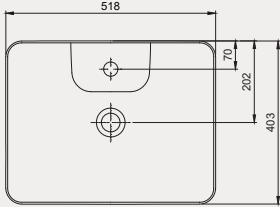

Palet Adet	Kod	Renk	Fiyat ₺
K24	70SM23052	Beyaz	3.765 ₺
K24	70SM23052.30.1.3.01	Parlak Siyah	6.055 ₺
K24	70SM23052.06.1.3.01	Mat Beyaz	6.055 ₺
K24	70SM23052.01.1.3.01	Mat Siyah	6.055 ₺
K24	70SM23052.07.1.3.01	Fildişi	6.055 ₺
K24	70SM23052.04.1.3.01	Vizon	6.055 ₺
K24	70SM23052.03.1.3.01	Somon	6.055 ₺
K24	70SM23052.02.1.3.01	Antrasit	6.055 ₺
K24	70SM23052.08.1.3.01	Yeşil	6.055 ₺
K24	70SM23052.09.1.3.01	Mavi	6.055 ₺
K24	70SM23052.10.1.3.01	Bordo	6.055 ₺
K24	70SM23052.20.1.3.01	Altın	14.580 ₺
K24	70SM23052.21.1.3.01	Platin	14.580 ₺