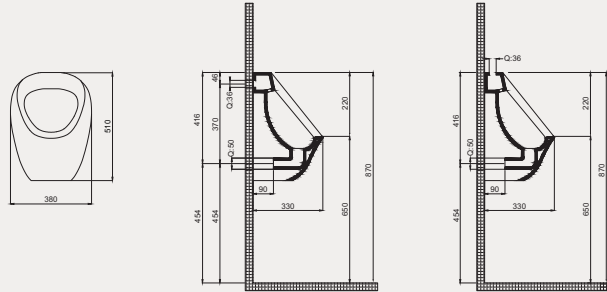

Single Pisuar | 70SP50001

Palet Adet	Kod	Renk	Fiyat ₺
K15	70SP50001	Beyaz	3.500 ₺

- Üstten su giriřli
- Arkadan su giriřli
- Gizli su ıkıřlı

Single Ara Bölme | 70SP58001

Palet Adet	Kod	Renk	Fiyat ₺
K20	70SP58001	Beyaz	2.625 ₺
K20	70SP58001.01.1.3.01	Mat Siyah	4.550 ₺