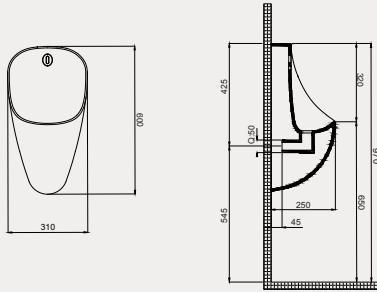

Single Entegre Fotoselli Pisuar | 70SP50002

- Arkadan su girişi
- Gizli su çıkışı
- Entegre sensörlü
- Entegre nozül ile yıkama