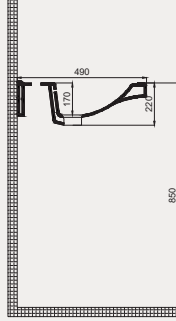

- 68x53 cm
- Batarya delikli
- Su taşma delikli
- Duvara monte edilebilir
- Montaj seti dahil değildir