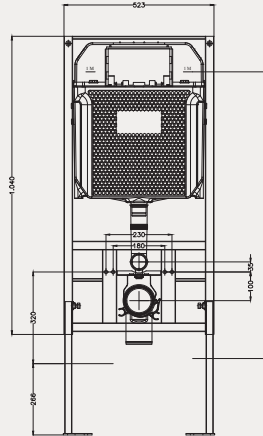

- Asma Klozet için Sırt Sıta İkili Yere Montaj 3/6 Lt Set

Koli Adet	Kod	Açıklama	Fiyat ₺
1	GRZ4105	Gömme Rezervuar	12.935 ₺