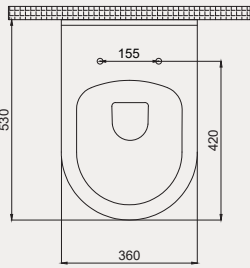

Tesla Duvara Sifir Klozet + Rezervuar | 70TE06001

- 63 cm
- Montaj seti dahildir
- Klozet kapağı dahil değildir

Palet Adet	Kod	Açıklama	Renk	Fiyat ₺
K9	70TE06001	Duvara Sifir Klozet	Beyaz	5.925 ₺
K9	70DE60001	Rezervuar	Beyaz	2.715 ₺
K10	30SCD.01.02	Klozet Kapağı	Beyaz	1.960 ₺
K20	42MCS02	İç Takım		920 ₺
SET (Klozet+Rezervuar+Kapak+İç Takım)				11.520 ₺

Uyumlu Kapak Özellikleri

30SCD.01.02
SCD Duroplast Yavaş Kapanan Metal
Menteşeli Beyaz Klozet Kapağı

Kapak uyum tablosu için bakınız [syf. 80](#) ▶

Tesla Asma Klozet | 70TE02001

- Montaj seti dahil değildir
- Klozet kapağı dahil değildir

Palet Adet	Kod	Açıklama	Renk	Fiyat ₺
K12	70TE02001	Asma Klozet	Beyaz	4.585 ₺
K10	30SCD.01.02	Klozet Kapağı	Beyaz	1.960 ₺
SET (Klozet+Kapak)				6.545 ₺

Uyumlu Kapak Özellikleri

30SCD.01.02
SCD Duroplast Yavaş Kapanan Metal
Menteşeli Beyaz Klozet Kapağı

Kapak uyum tablosu için bakınız [syf. 80](#) ▶

Tesla BTW Tek Klozet | 70TE04001

- Montaj seti dahil değildir
- Klozet kapağı dahil değildir

Palet Adet	Kod	Açıklama	Renk	Fiyat ₺
K15	70TE04001	BTW Tek Klozet	Beyaz	3.940 ₺
K10	30SCD.01.02	Klozet Kapağı	Beyaz	1.960 ₺
SET (Klozet+Kapak)				5.900 ₺

Uyumlu Kapak Özellikleri

30SCD.01.02
SCD Duroplast Yavaş Kapanan Metal
Menteşeli Beyaz Klozet Kapağı

Kapak uyum tablosu için bakınız [syf. 80](#) ▶