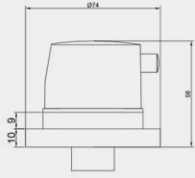

Palet Adet	Kod	Açıklama	Fiyat ₺
	50GR01004	Ankastre Ara Valf	850 ₺