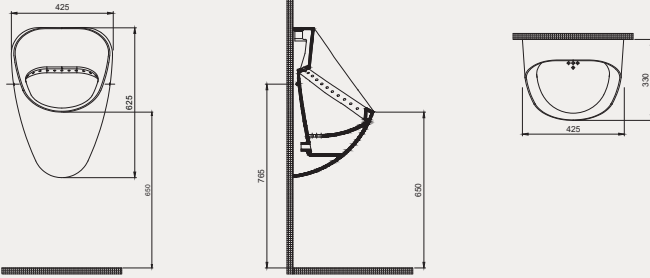

Single Pisuar | 70SP52002

YENİ

Palet Adet	Kod	Renk	Fiyat ₺
K20	70SP52002	Beyaz	4.750 ₺

- Arkadan su giriřli
- Gizli su ıkıřlı