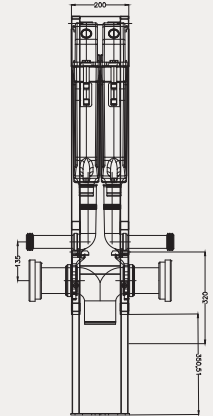

- Asma Klozet için Sırt Sıta İkili Yere Montaj 3/6 Lt Set

Koli Adet	Kod	Açıklama	Fiyat ₺
1	GRZ4105	Gömme Rezervuar	12.935 ₺