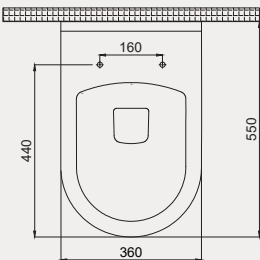

Tesla Duvara Sifir Klozet + Rezervuar | 70TE06001

- 63 cm
- Montaj seti dahildir
- Klozet kapağı dahil değildir

Palet Adet	Kod	Açıklama	Renk	Fiyat ₺
K9	70TE06001	Duvara Sifir Klozet	Beyaz	5.925 ₺
K9	70DE60001	Rezervuar	Beyaz	2.715 ₺
K10	30SCD.01.02	Klozet Kapağı	Beyaz	1.960 ₺
K20	42MCS02	İç Takım		920 ₺
SET (Klozet+Rezervuar+Kapak+İç Takım)				11.520 ₺

Uyumlu Kapak Özellikleri

30SCD.01.02
SCD Duroplast Yavaş Kapanan Metal
Menteşeli Beyaz Klozet Kapağı

Kapak uyum tablosu için bakınız [syf. 80](#) ▶

Tesla Asma Klozet | 70TE02001

- Montaj seti dahil değildir
- Klozet kapağı dahil değildir

Palet Adet	Kod	Açıklama	Renk	Fiyat ₺
K12	70TE02001	Asma Klozet	Beyaz	4.585 ₺
K10	30SCD.01.02	Klozet Kapağı	Beyaz	1.960 ₺
SET (Klozet+Kapak)				6.545 ₺

Uyumlu Kapak Özellikleri

30SCD.01.02
SCD Duroplast Yavaş Kapanan Metal
Menteşeli Beyaz Klozet Kapağı

Kapak uyum tablosu için bakınız [syf. 80](#) ▶

Tesla BTW Tek Klozet | 70TE04001

- Montaj seti dahil değildir
- Klozet kapağı dahil değildir

Palet Adet	Kod	Açıklama	Renk	Fiyat ₺
K15	70TE04001	BTW Tek Klozet	Beyaz	3.940 ₺
K10	30SCD.01.02	Klozet Kapağı	Beyaz	1.960 ₺
SET (Klozet+Kapak)				5.900 ₺

Uyumlu Kapak Özellikleri

30SCD.01.02
SCD Duroplast Yavaş Kapanan Metal
Menteşeli Beyaz Klozet Kapağı

Kapak uyum tablosu için bakınız [syf. 80](#) ▶