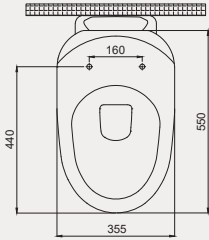

Palet Adet	Kod	Açıklama	Renk	Fiyat ₺
K6	70SD07001	Duvara Sıfır Klozet	Beyaz	6.055 ₺
K10	30SCL.01.02	Klozet Kapağı	Beyaz	1.900 ₺
SET (2 parça)				7.955 ₺

Uyumlu Kapak Özellikleri

30SCL.01.02
SCL Droplast Yavaş Kapanan Metal
Menteşeli Beyaz Klozet Kapağı

Kapak uyum tablosu için bakınız [syf. 80](#) ►